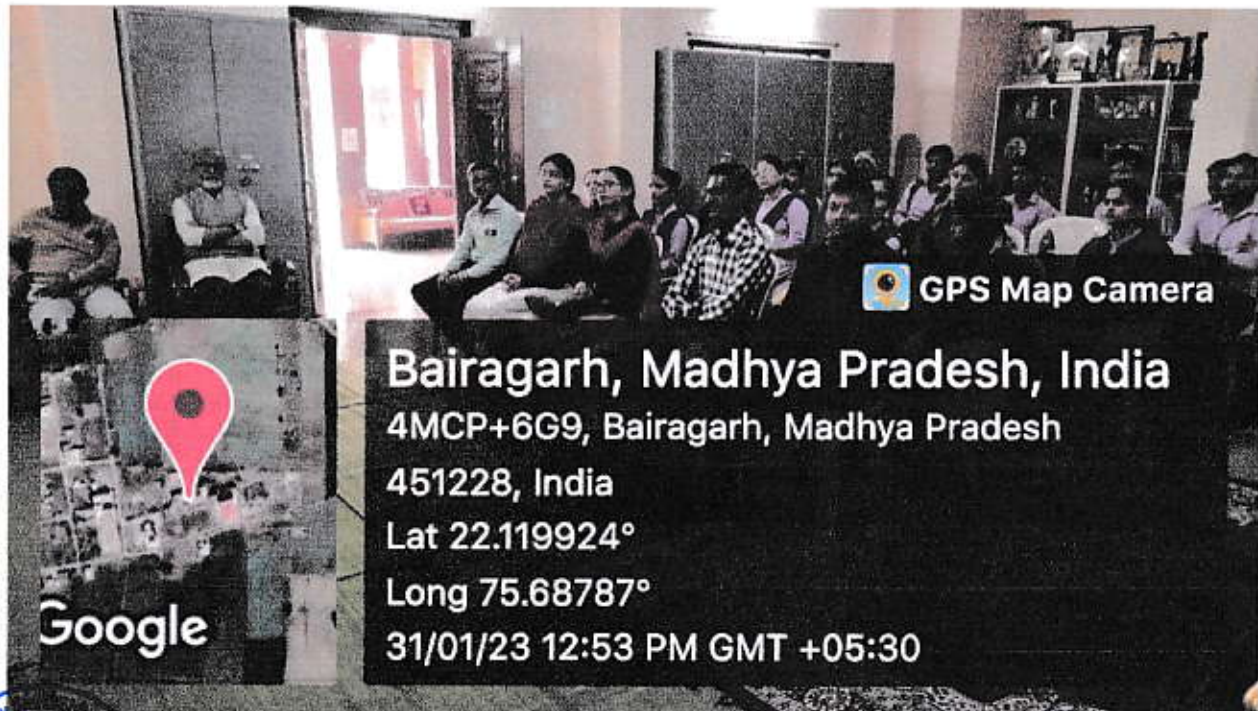

GPS Map Camera

Bairagarh, Madhya Pradesh, India

4MCP+6G9, Bairagarh, Madhya Pradesh

451228, India

Lat 22.119924°

Long 75.68787°

31/01/23 12:53 PM GMT +05:30

Google

Prof. S.K. Tiwari
Principal

Swa. Gulab Bai Yadav Smriti
Shiksha Mahavidhyalaya
BORAWAN (M.P.)