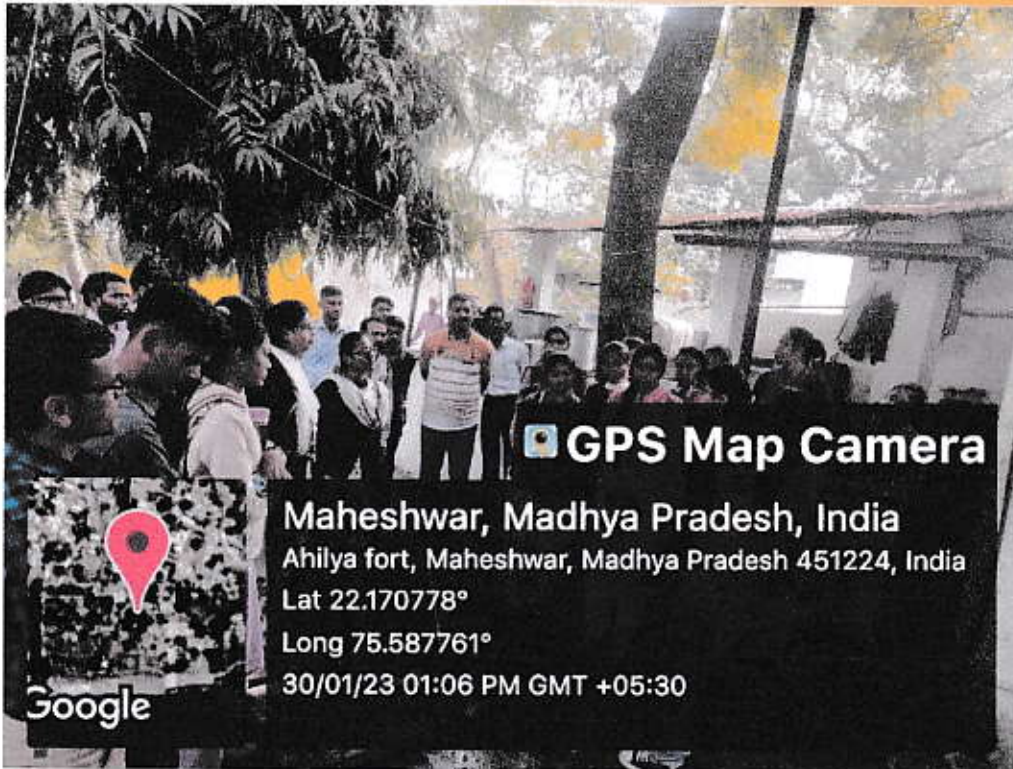

GULAB BAI YADAV SMRITI SHIKSHA MAHAVIDYALAYA

NAAC
ACCREDITED
GRADE "B"

BORAWAN

TEH-KASRAWAD, DISTRICT-KHARGONE (M.P.)

Recognized by NCTE, Affiliated by Devi Ahilya Vishwavidyalaya Indore

GPS Map Camera

Maheshwar, Madhya Pradesh, India

Ahilya fort, Maheshwar, Madhya Pradesh 451224, India

Lat 22.170778°

Long 75.587761°

30/01/23 01:06 PM GMT +05:30