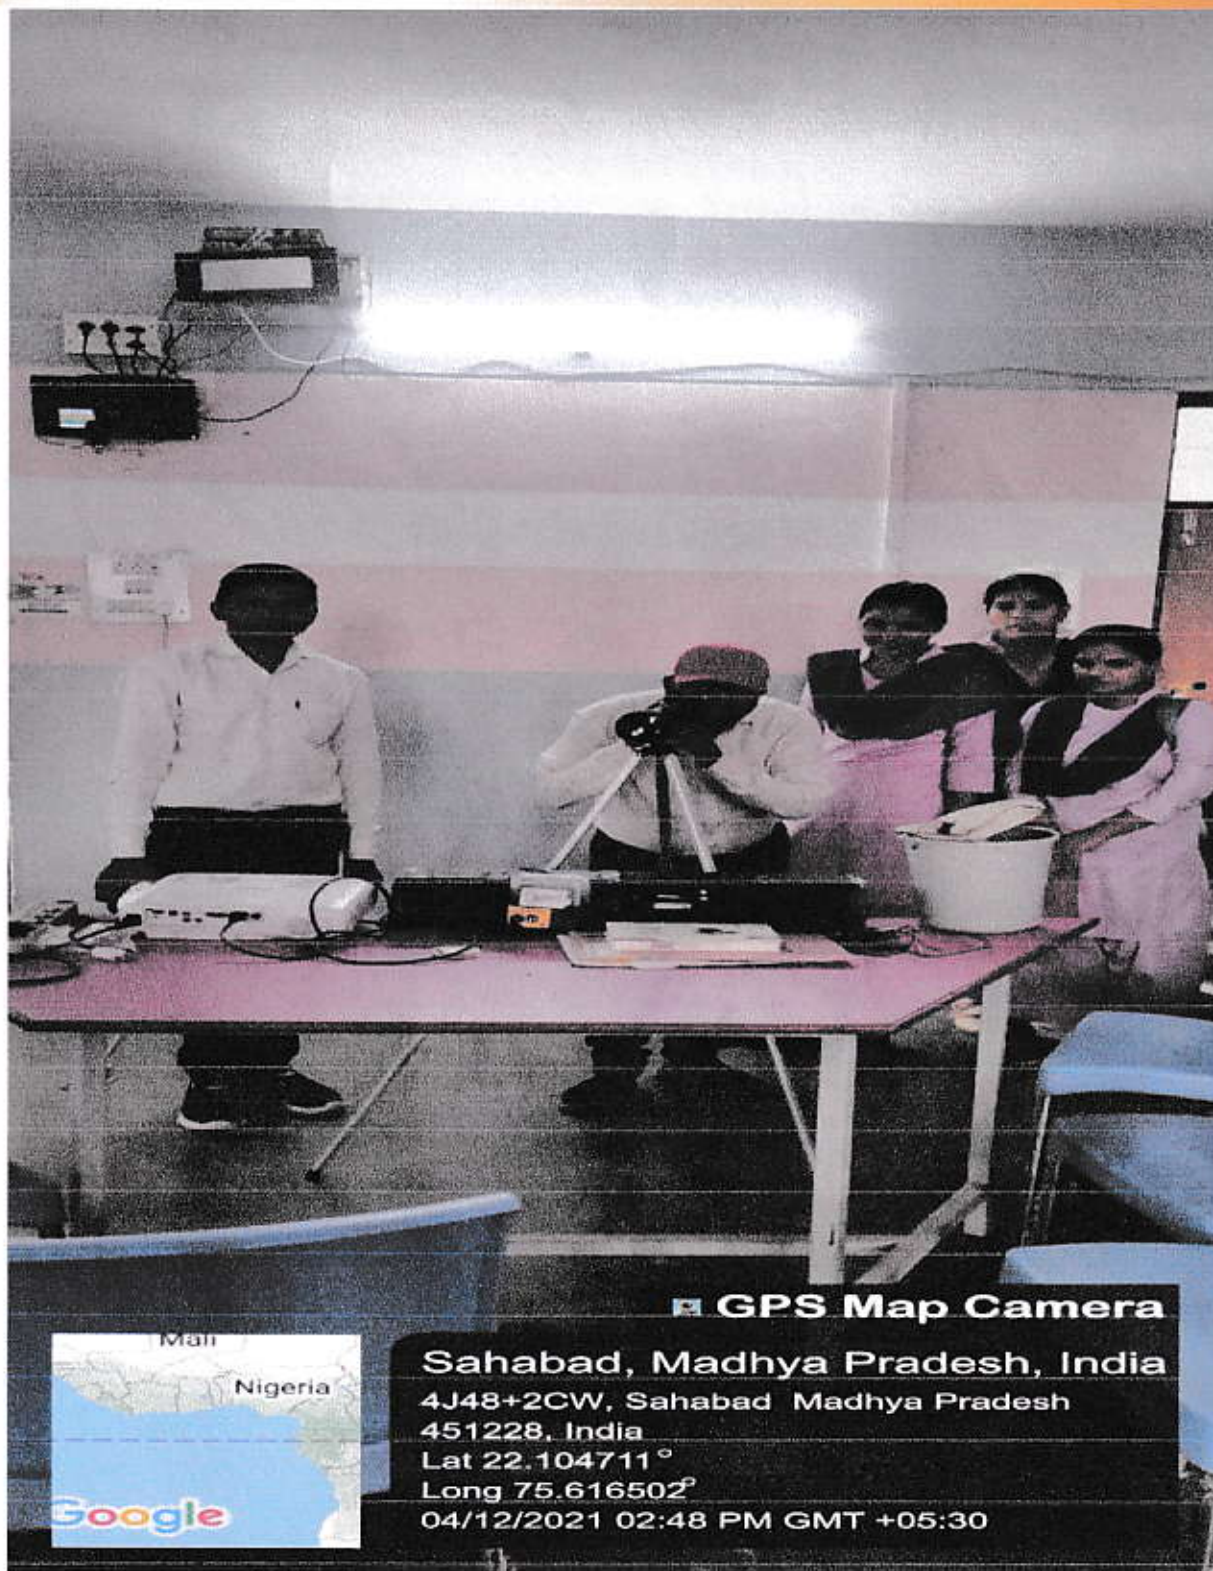

GULAB BAI YADAV SMRITI SHIKSHA MAHAVIDYALAYA, BORAWAN

NAAC
ACCREDITED
GRADE "B"

TEH-KASRAWAD, DISTRICT-KHARGONE (M.P.)

Recognized by NCTE, Affiliated by Devi Ahilya Vishwavidyalaya Indore

GPS Map Camera

Sahabad, Madhya Pradesh, India

4J48+2CW, Sahabad Madhya Pradesh

451228, India

Lat 22.104711°

Long 75.616502°

04/12/2021 02:48 PM GMT +05:30