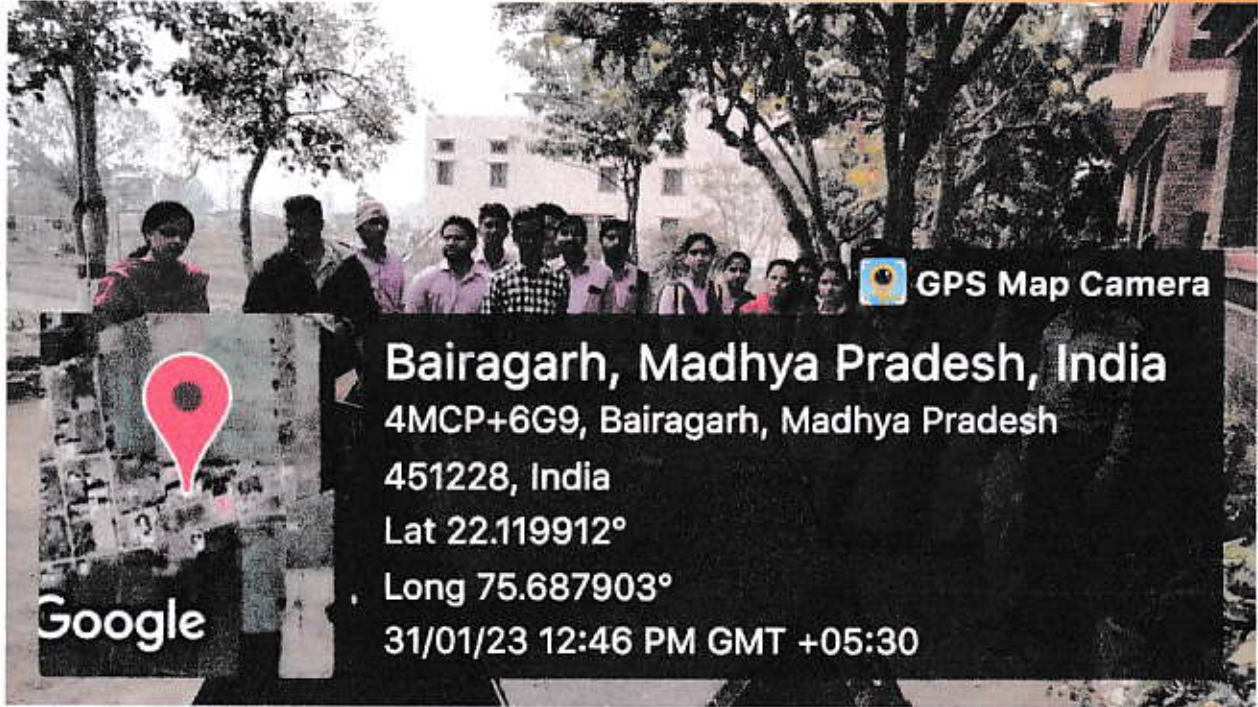

GULAB BAI YADAV SMRITI SHIKSHA MAHAVIDYALAYA

NAAC
ACCREDITED
GRADE "B"

BORAWAN

TEH-KASRAWAD, DISTRICT-KHARGONE (M.P.)

Recognized by NCTE, Affiliated by Devi Ahilya Vishwavidyalaya Indore

GPS Map Camera

Bairagarh, Madhya Pradesh, India

4MCP+6G9, Bairagarh, Madhya Pradesh

451228, India

Lat 22.119912°

Long 75.687903°

31/01/23 12:46 PM GMT +05:30

Google