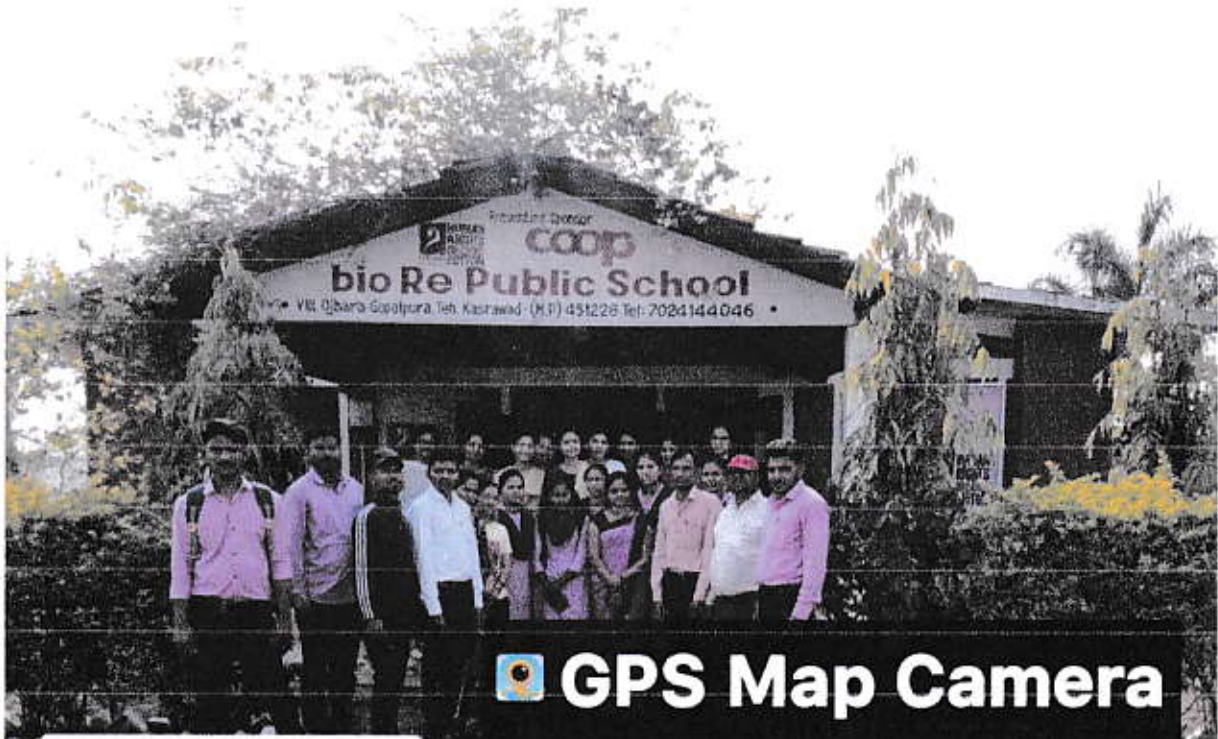

GULAB BAI YADAV SMRITI SHIKSHA MAHAVIDYALAYA, BORAWAN

NAAC
ACCREDITED
GRADE "B"

TEH-KASRAWAD, DISTRICT-KHARGONE (M.P.)

Recognized by NCTE, Affiliated by Devi Ahilya Vishwavidyalaya Indore

GPS Map Camera