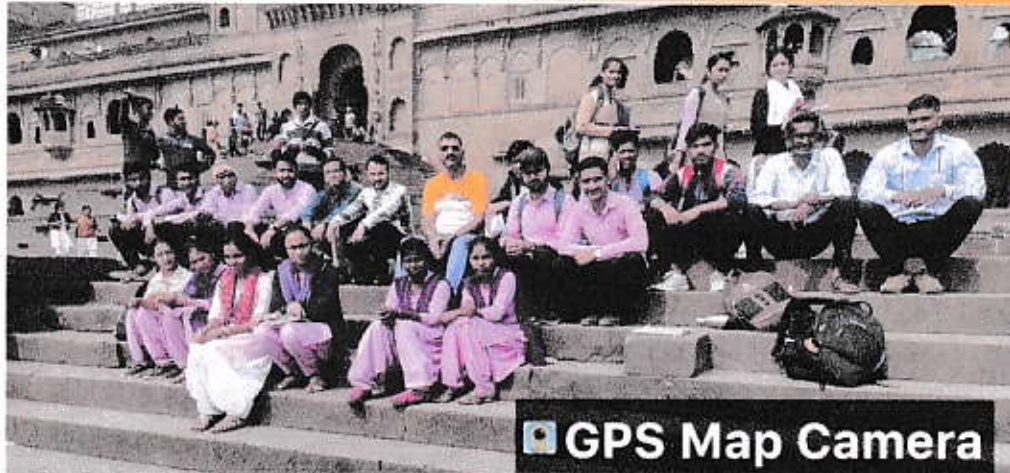

GULAB BAI YADAV SMRITI SHIKSHA MAHAVIDYALAYA

BORAWAN

TEH-KASRAWAD, DISTRICT-KHARGONE (M.P.)

Recognized by NCTE, Affiliated by Devi Ahilya Vishwavidyalaya Indore

NAAC
ACCREDITED
GRADE "B"

GPS Map Camera