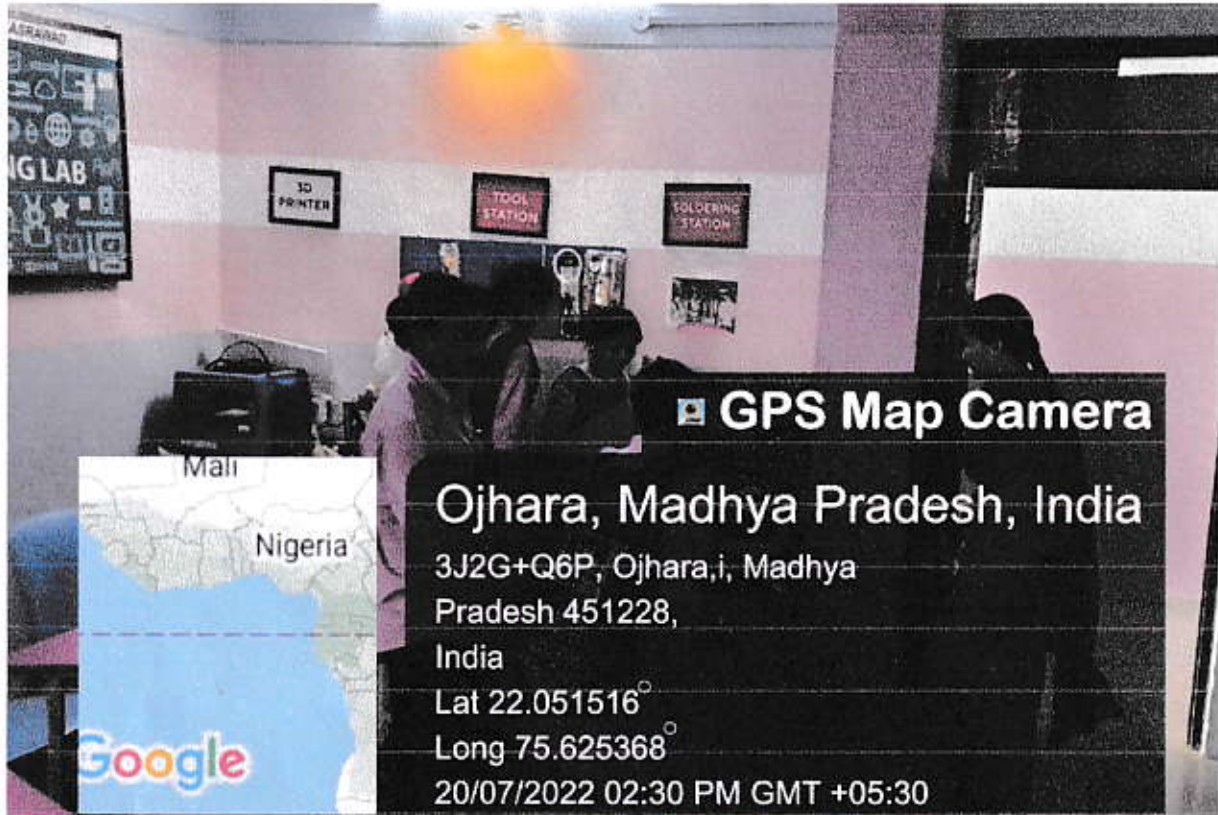

GULAB BAI YADAV SMRITI SHIKSHA MAHAVIDYALAYA, BORAWAN

NAAC
ACCREDITED
GRADE "B"

TEH-KASRAWAD, DISTRICT-KHARGONE (M.P.)

Recognized by NCTE, Affiliated by Devi Ahilya Vishwavidyalaya Indore

Prof. S.K. Tiwari
Principal
Swa. Gulab Bai Yadav Smriti
Shiksha Mahavidhyalaya
BORAWAN (M.P.)