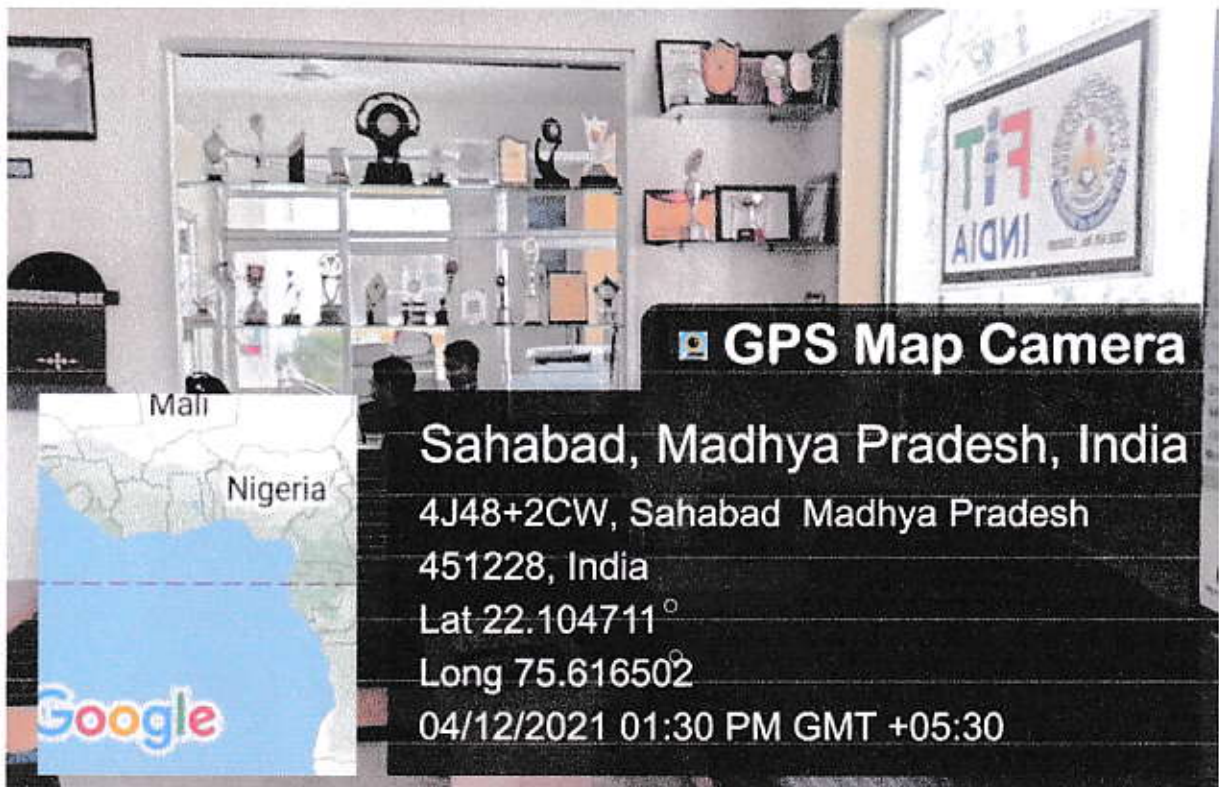

GULAB BAI YADAV SMRITI SHIKSHA MAHAVIDYALAYA, BORAWAN

NAAC
ACCREDITED
GRADE "B"

TEH-KASRAWAD, DISTRICT-KHARGONE (M.P.)

Recognized by NCTE, Affiliated by Devi Ahilya Vishwavidyalaya Indore