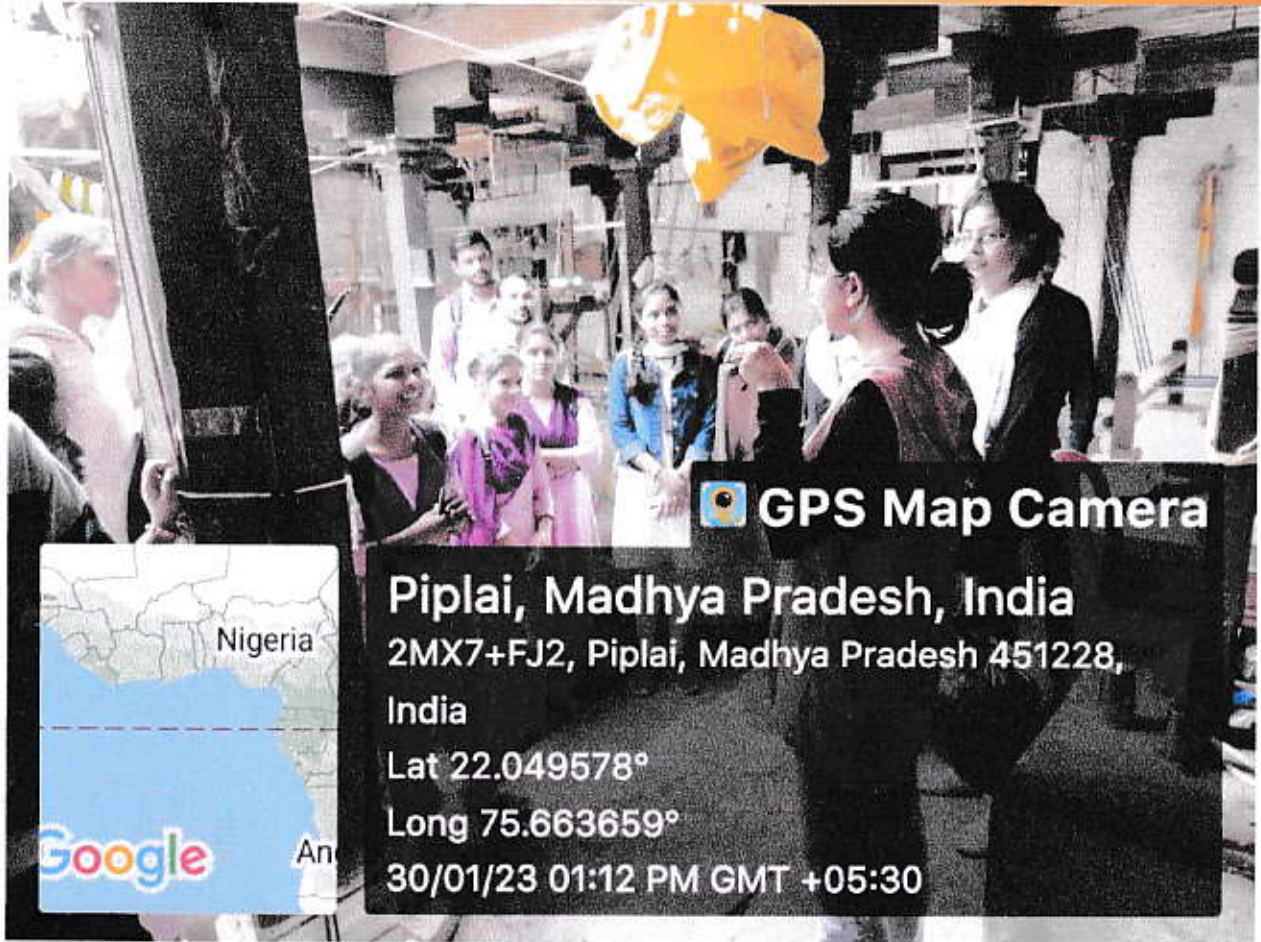

GULAB BAI YADAV SMRITI SHIKSHA MAHAVIDYALAYA BORAWAN

NAAC
ACCREDITED
GRADE "B"

TEH-KASRAWAD, DISTRICT-KHARGONE (M.P.)
Recognized by NCTE, Affiliated by Devi Ahilya Vishwavidyalaya Indore

GPS Map Camera

Piplai, Madhya Pradesh, India
2MX7+FJ2, Piplai, Madhya Pradesh 451228,
India
Lat 22.049578°
Long 75.663659°
30/01/23 01:12 PM GMT +05:30