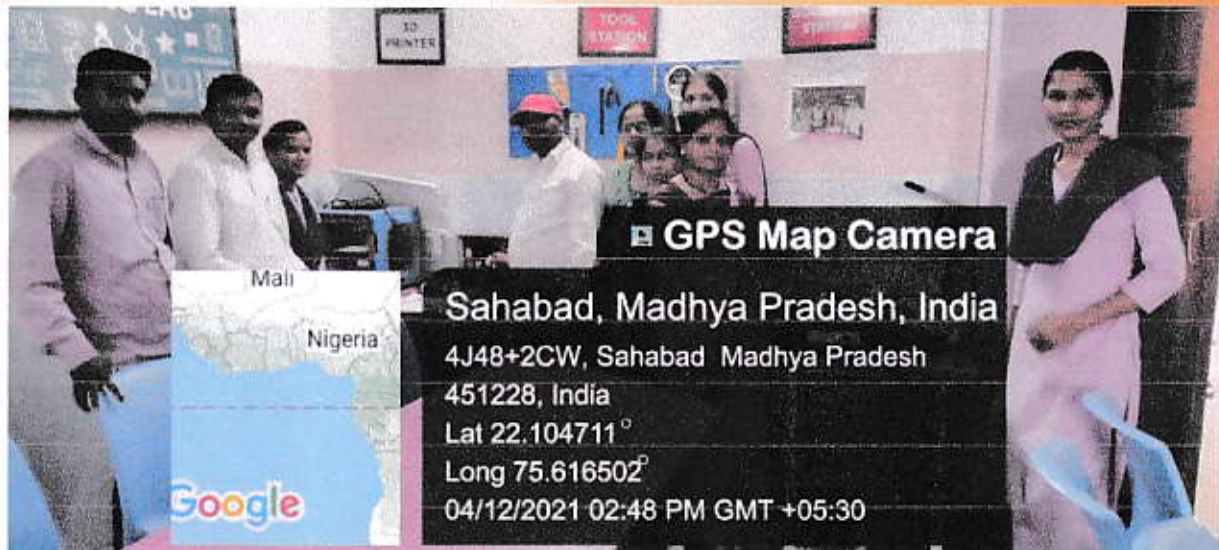

GULAB BAI YADAV SMRITI SHIKSHA MAHAVIDYALAYA, BORAWAN

NAAC
ACCREDITED
GRADE "B"

TEH-KASRAWAD, DISTRICT-KHARGONE (M.P.)

Recognized by NCTE, Affiliated by Devi Ahilya Vishwavidyalaya Indore